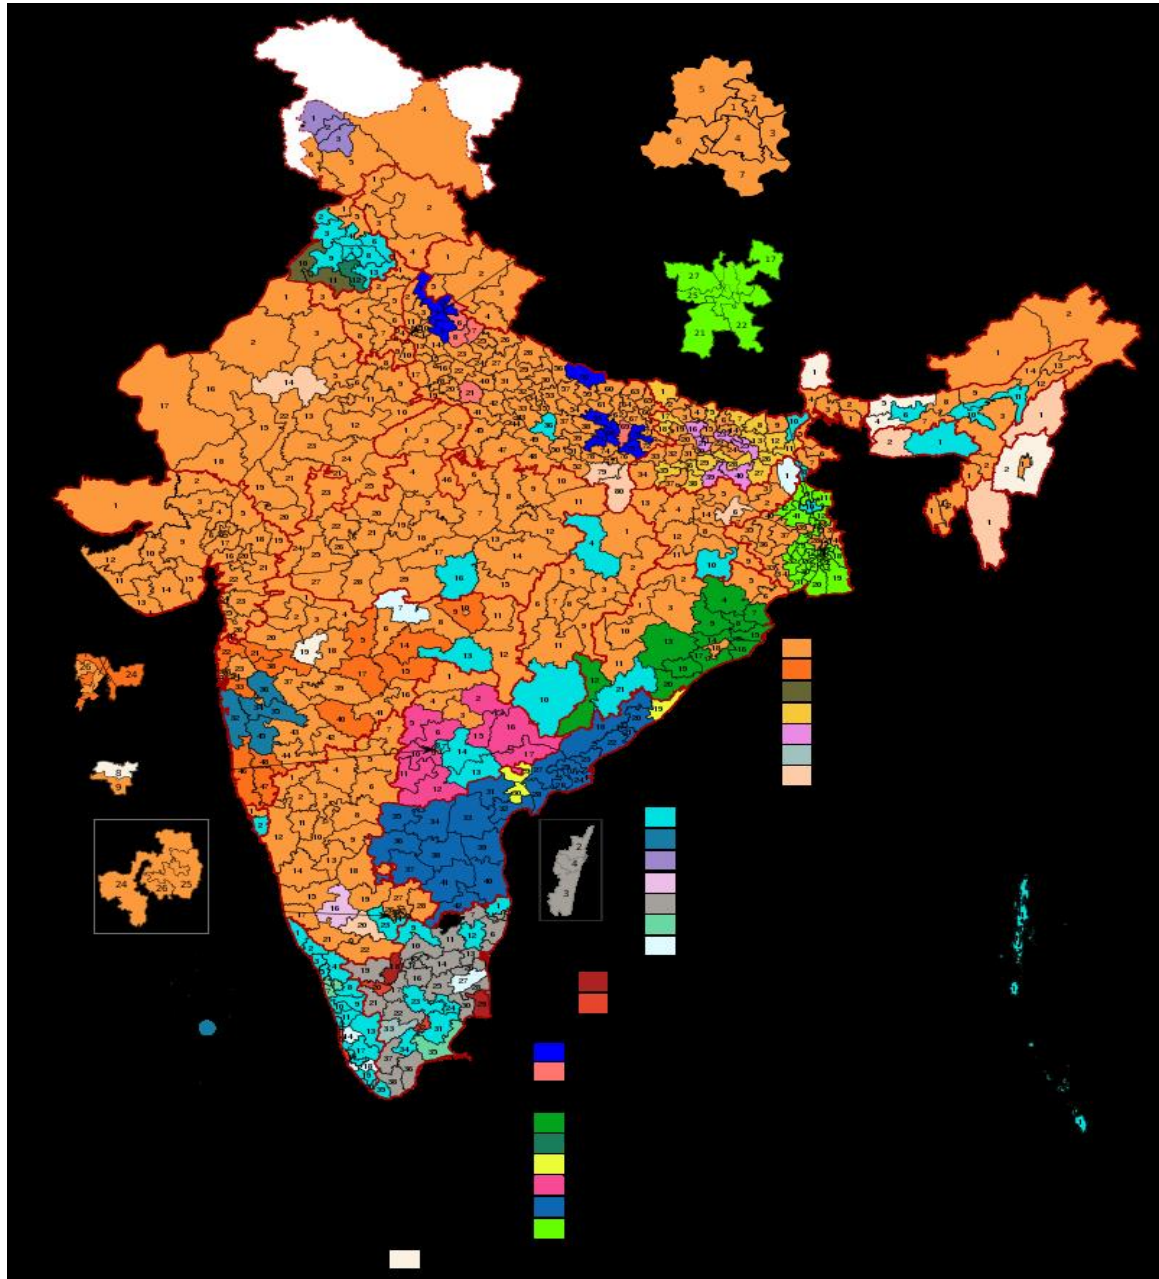

Contours of India

The Vishnu Purana, p. 174

- The country that lies north of the ocean, and south of the snowy mountains, is called Bhárata, for there dwelt the descendants of Bharata. It is nine thousand (yojanas) leagues in extent , and is the (karma bhomi) land of works, in consequence of which men go to heaven, or obtain emancipation.

MUGHAL EMPIRE 1530-1707

Map not to Scale

India Office Records
Map of India in 1937

Administrative Divisions
 showing Ecclesiastical Returns areas

Adapted from plate 21 of the revised (1931) atlas of the
Imperial Gazetteer of India. Such small scale maps cannot
 show every enclave of territory, and this map is not to
 be taken as an authority for boundaries

Percent population Hindu, Indian states 2001 Census of India

INDIA - Existing Parliament Constituencies

Largest religion in India by district, 2011

- Hinduism
- Islam
- Christianity
- Sikhism
- Buddhism
- Others

Indian Income Pyramid

Entire country stratified by NCAER-CMCR 2010 annual income data

HH: HOUSEHOLDS; POP: POPULATION; FIGURES: IN MILLION EXCEPT ANNUAL INCOME STRATA (IN RS LAKH); TOTAL HOUSEHOLDS: 240 MILLION;
SOURCE: NCAER-CMCR DOOR-TO-DOOR SURVEY