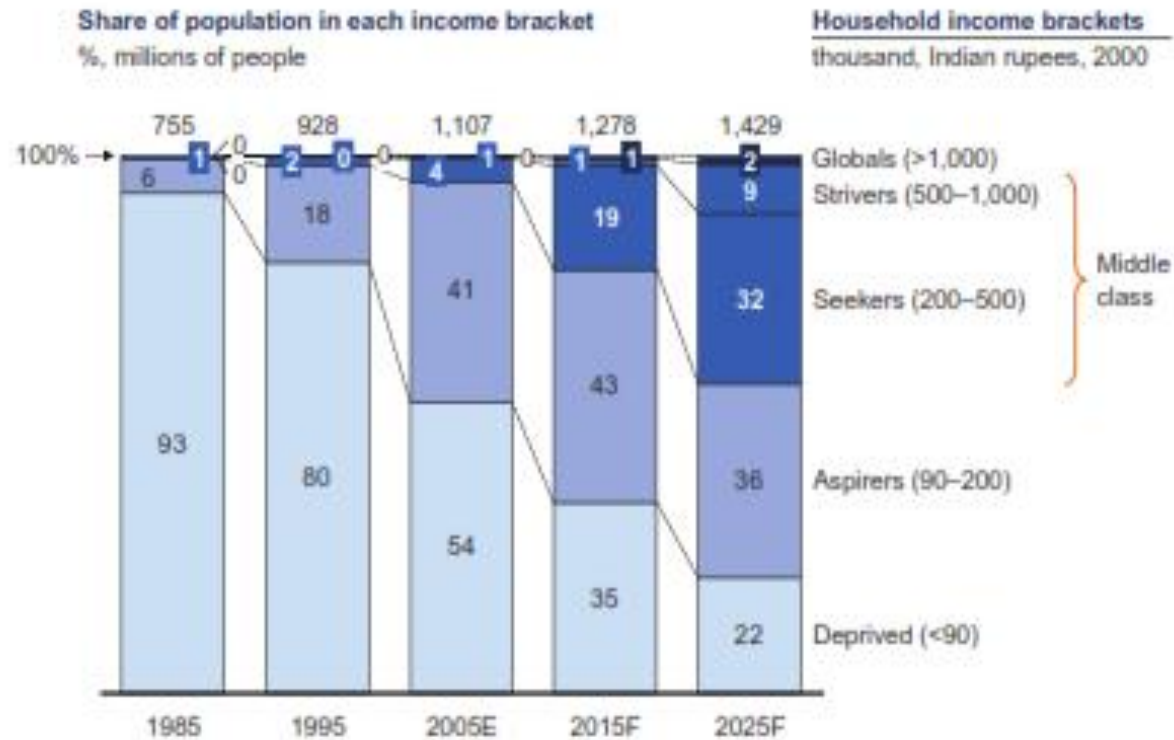

Indian Income Pyramid

Entire country stratified by NCAER-CMCR 2010 annual income data

HH: HOUSEHOLDS; POP: POPULATION; FIGURES: IN MILLION EXCEPT ANNUAL INCOME STRATA (IN RS LAKH); TOTAL HOUSEHOLDS: 240 MILLION;
SOURCE: NCAER-CMCR DOOR-TO-DOOR SURVEY

Exhibit 2

INDIA WILL SEE FURTHER REDUCTION IN POVERTY AND GROWTH OF ITS MIDDLE CLASS

Note: Figures are rounded to the nearest integer and may not add up to 100%.
Source: McKinsey Global Institute

2012

2016